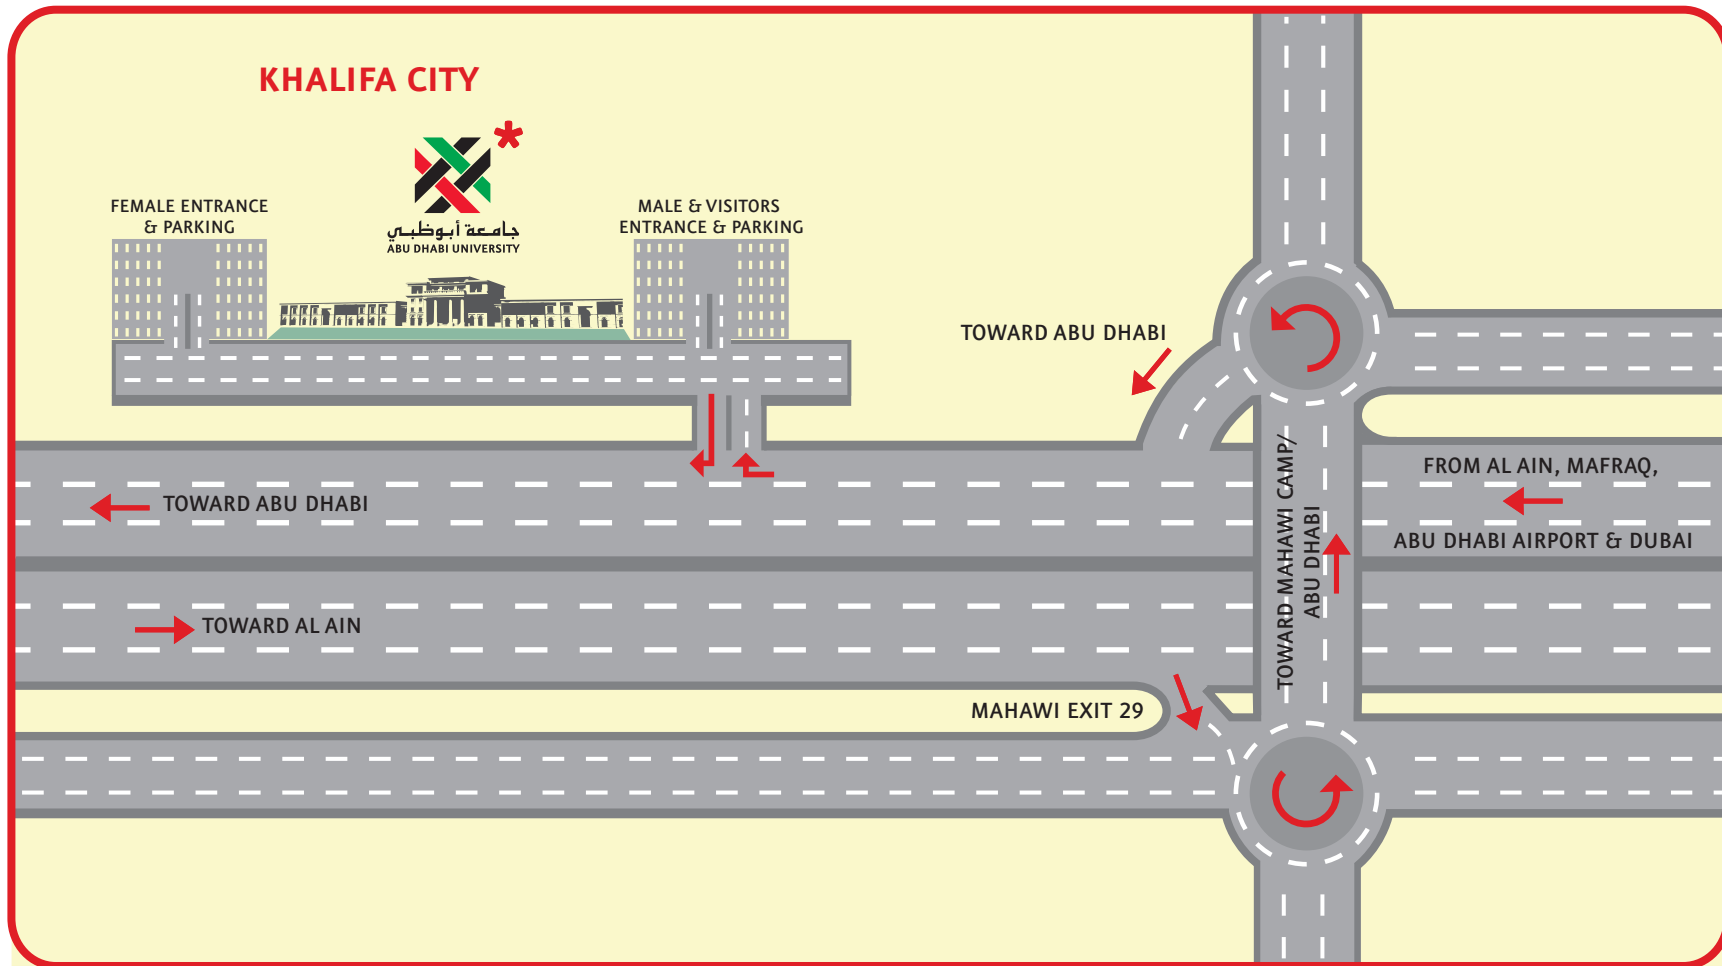

ABU DHABI UNIVERSITY NEW KHALIFA CITY CAMPUS

From Abu Dhabi:

- Through Airport Road, East Road Cornishe
- Merge onto the Maqtaa Bridge
- Proceed, turn right at Mahawi Exit
- Turn left on round-about and proceed on the Bridge
- Turn left on round-about toward Abu Dhabi, and merge into Abu Dhabi Road
- Proceed Straight
- Turn Right
- End at Abu Dhabi University

From Dubai:

- Through Dubai - Abu Dhabi Road
- Turn right at Al Mafraq Exit, toward Abu Dhabi
- Proceed straight
- Turn right at Abu Dhabi University Exit
- End at Abu Dhabi University

From Al Ain:

- Through Al Ain - Abu Dhabi Road
- Turn right at Abu Dhabi University Exit
- End at Abu Dhabi University